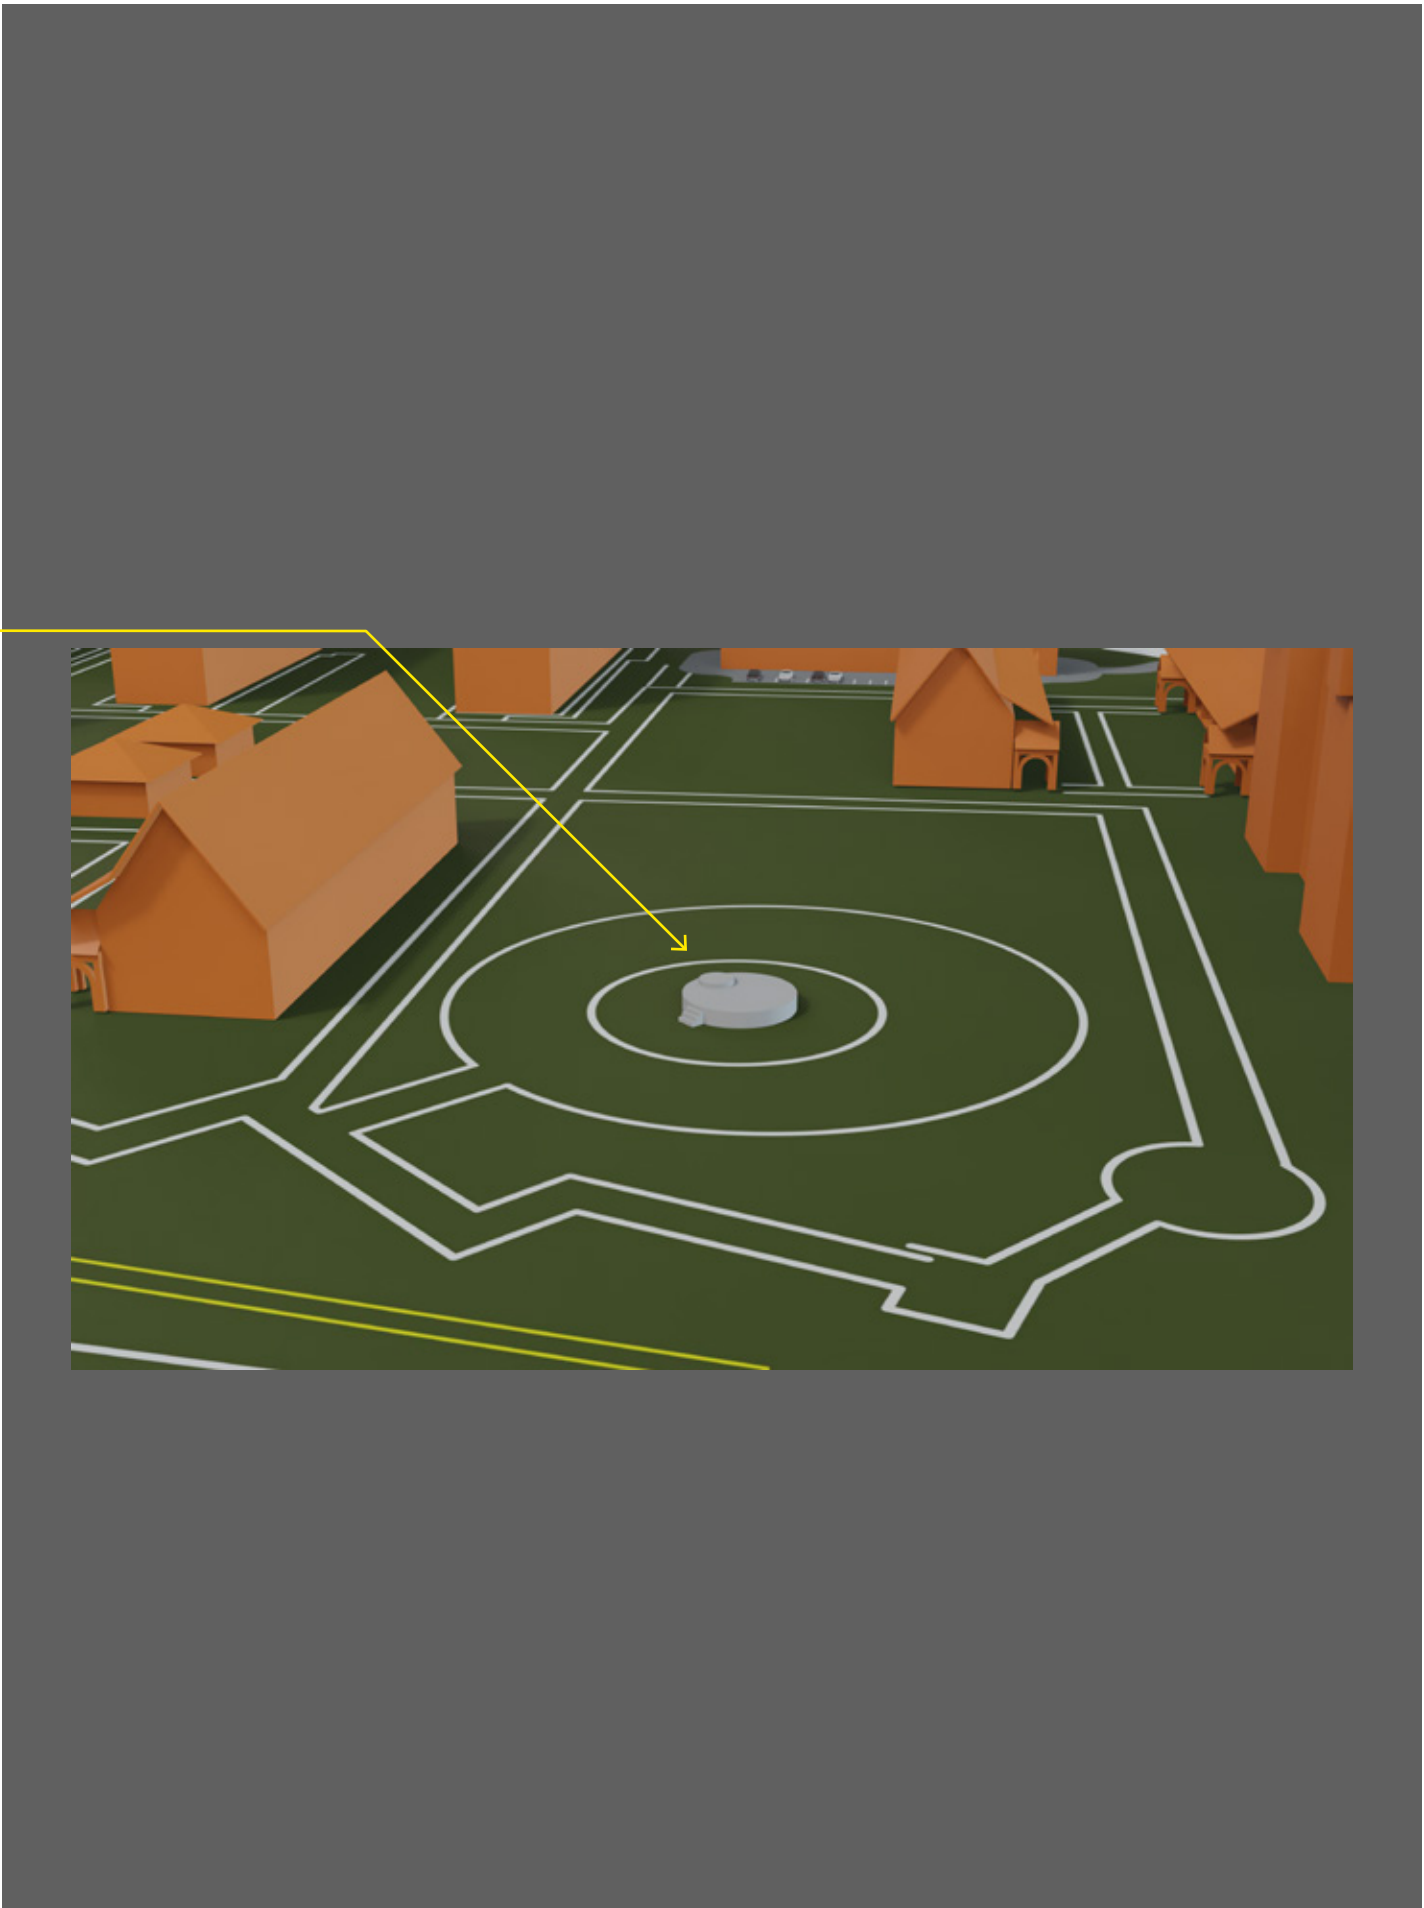

Area Makan (Meja & Kursi)

3,2 m

G S G

KELAS D

ZONA KULINER (GANECA LEZAT - IA ITB)

• ZONA FUN RUN & JALAN SANTAI

05.00 - 09.00 wib

ZONA FUN RUN

ZONA CAMPUS TOUR GAME

09.00 - 15.00 wib

ZONA CAMPUS TOUR GAME

ZONA LIVE MUSIC

12.30 - 17.30 wib

ZONA LIVE MUSIC

ZONA STUDENT PERFORMANCE FASHION SHOW & VIDEO MAPING

OPENING CEREMONY
PARADE & STUDENT PERFORMING
VIDEO MAPING & FASHION SHOW

09.00 - 10.00 wib
10.00 - 17.30 wib
18.30 - 21.00 wib

ZONA MAIN STAGE AREA